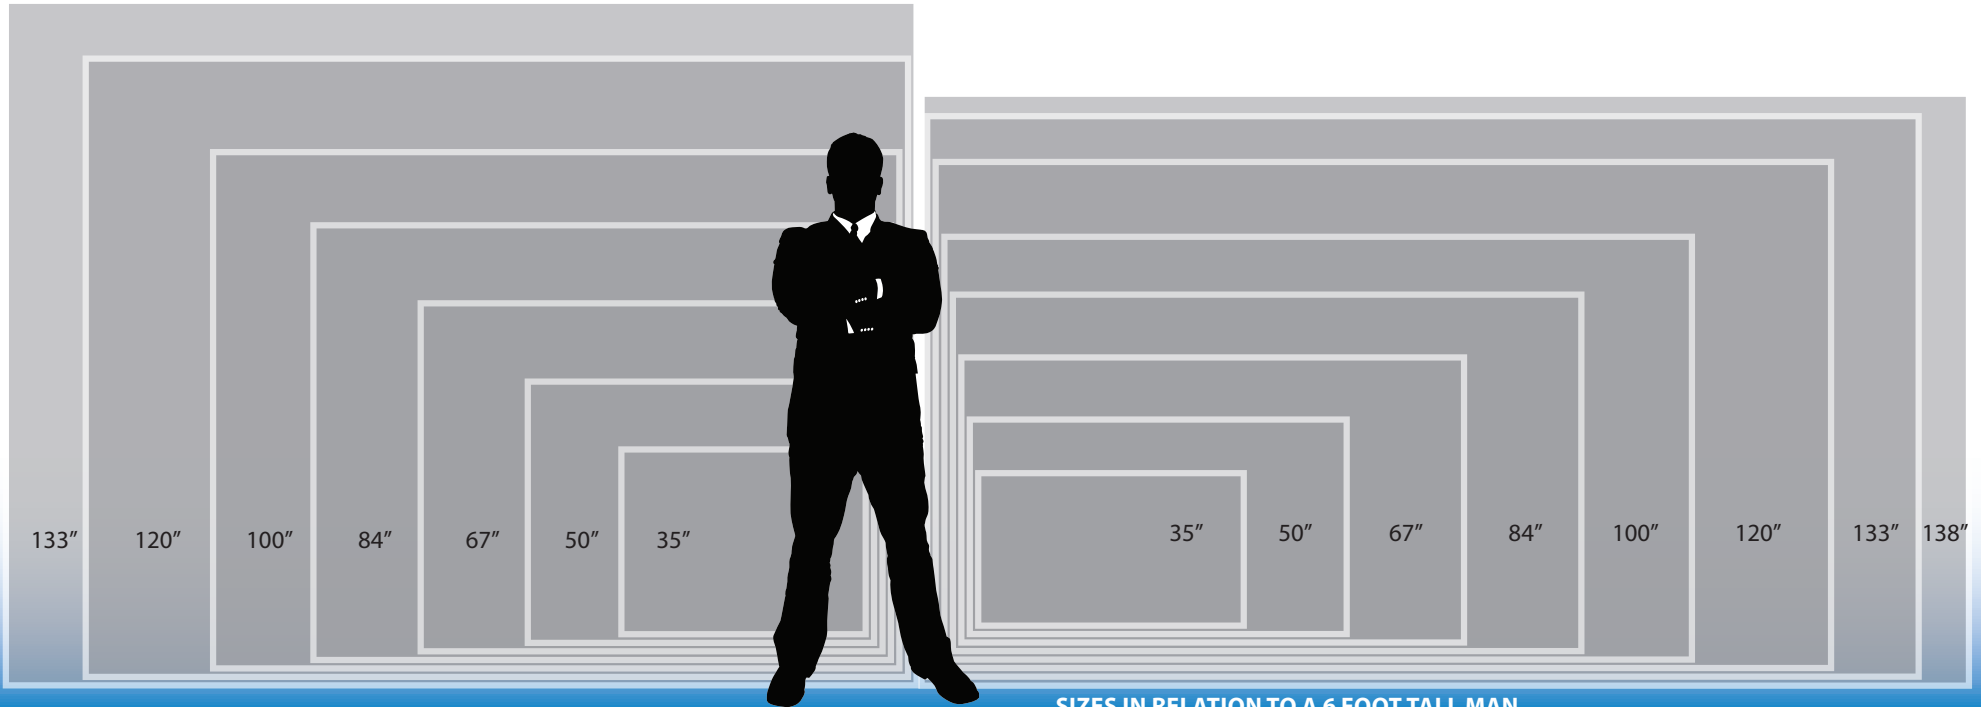

Screen Size Reference Chart

SIZES IN RELATION TO A 6 FOOT TALL MAN

STANDARD SCREEN SIZES

Screen Size (Diagonal)	4:3 Dimensions W x H (in.)	16:9 Dimensions W x H (in.)
35"	21 x 28	30.5 x 17.2
50"	40 x 30	43.6 x 24.5
67"	53.6 x 40.2	58.4 x 32.8
84"	67.2 x 50.4	73.2 x 41.2
100"	80 x 60	87.2 x 49.0
120"	96 x 72	104.6 x 58.8
133"	106.4 x 79.8	115.9 x 65.2
138"	-	120.0 x 67.7